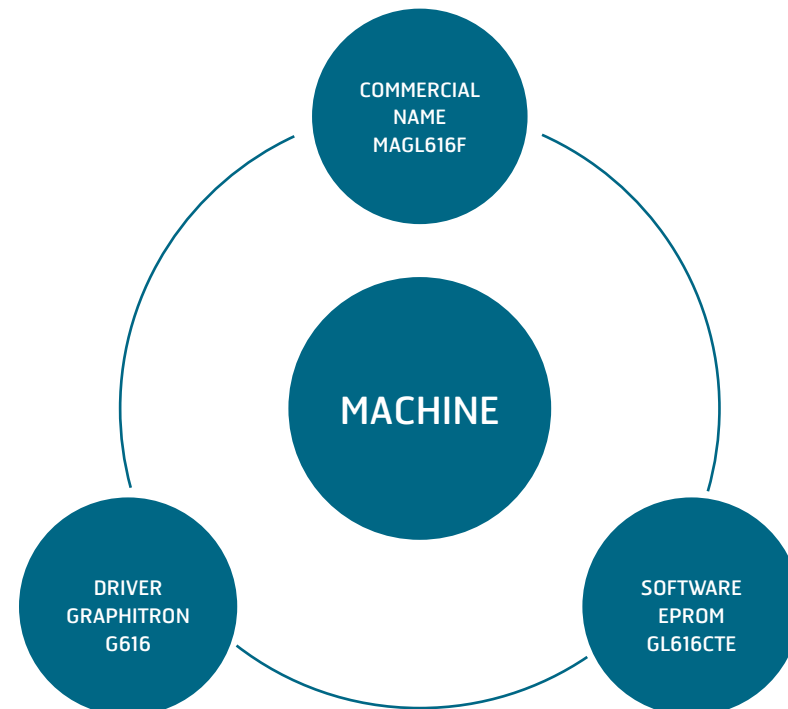

Lonati DRM

COMMUNICATION

In the existing Lonati system we often find it difficult to identify which software should be used for a given machine because the names do not always match, i.e. we have a commercial name for the machine, a name for the graphitron driver and a name for the Eprom software.

ES: MAGL616F COMMERCIAL NAME.
G616 GRAPHITRON DRIVER NAME.
GL616CTE EPROM SOFTWARE NAME.

In the LonatiDRM a relation between these three elements has now been created so that the user can have all the information necessary to find the desired material.