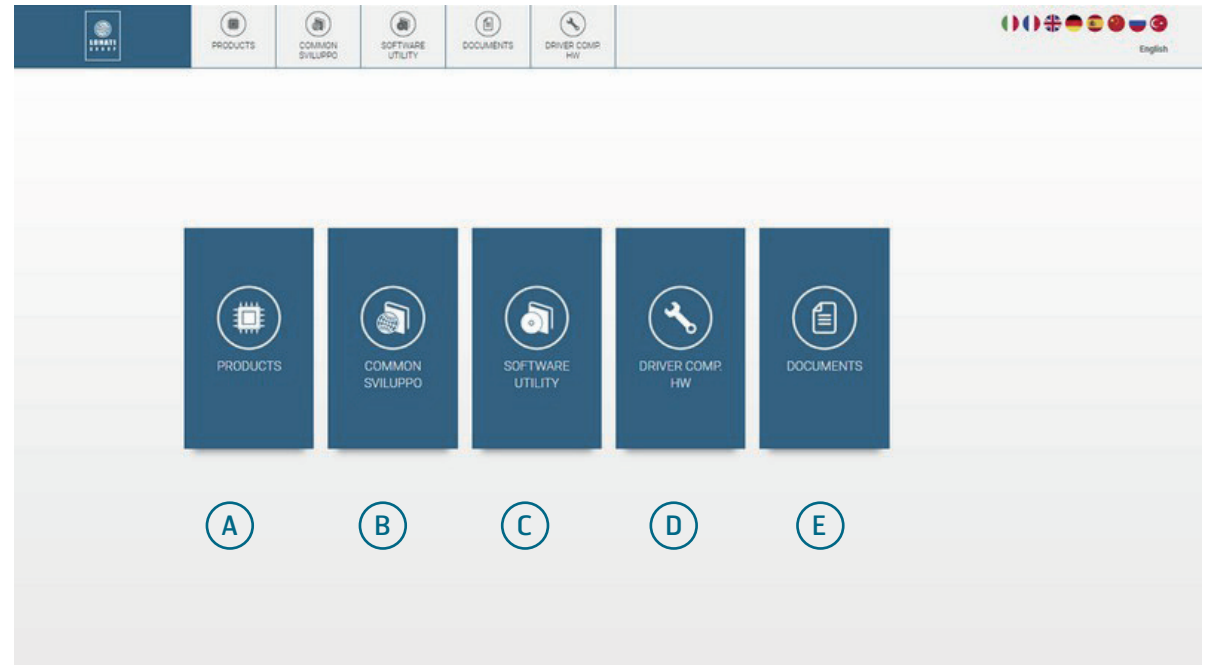

Lonati DRM

WEB

LONATI NEW WEB BROWSING

- **A** Browsing: once you have selected the machine's model the system will display the list of the resources to it related (Graphitron Software, Eprom Software, Documentation)
- **B** Software Download (Boot, manager password, Clear, etc.)
- **C** Hardware components Driver Dowload (Hardlock, Extra file)
- **D** Documentation Download (Electrical, mechanical, software)
- **E** Lonati Area Software Download GR6 and GR5