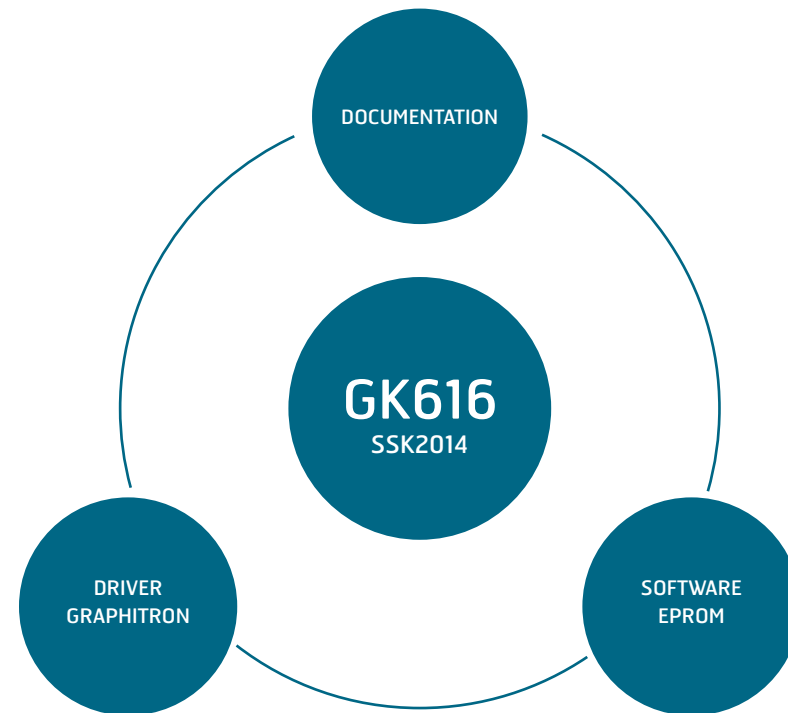

CORRELATION

Lonati DRM

HIERARCHY

In the new system all data are subdivided according to the hierarchy:

BRAND NAME / PRODUCT / MODEL / ELECTRONICS.

(I.E. LONATI/MEN SINGLE CYLINDER / GK SERIES/ GK615S/SK2014).

Guided by the drop-down menu the user will have to select the desired model / electronics. The system, in dynamic mode, will display all the material related to this machine in one single box (Software Eprom, Driver Graphitron, Documentation).