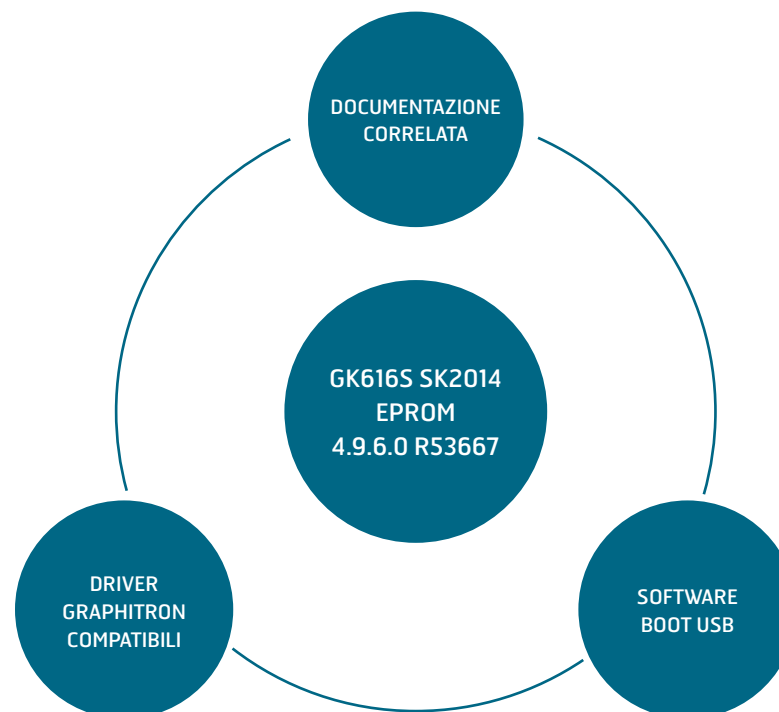

Guided by the drop-down menu the user will have to select the desired model / electronics. The system, in dynamic mode, will display all the material related to this machine in one single box (Software Eprom, Driver Graphitron, Documentation).

ES: MAGL616F COMMERCIAL NAME.
G616 GRAPHITRON DRIVER NAME.
GL616CTE EPROM SOFTWARE NAME.

In the LonatiDRM a relation between these three elements has now been created so that the user can have all the information necessary to find the desired material.

Lonati DRM

CORRELATIONS

In the new system all the data are linked to each other to each release are linked all the release related to it.

Example: if a specific version of Eprom Software is selected while browsing, the system will present a link for all the matchable versions of the Driver Graphitron as well as any related documentation or other related software.